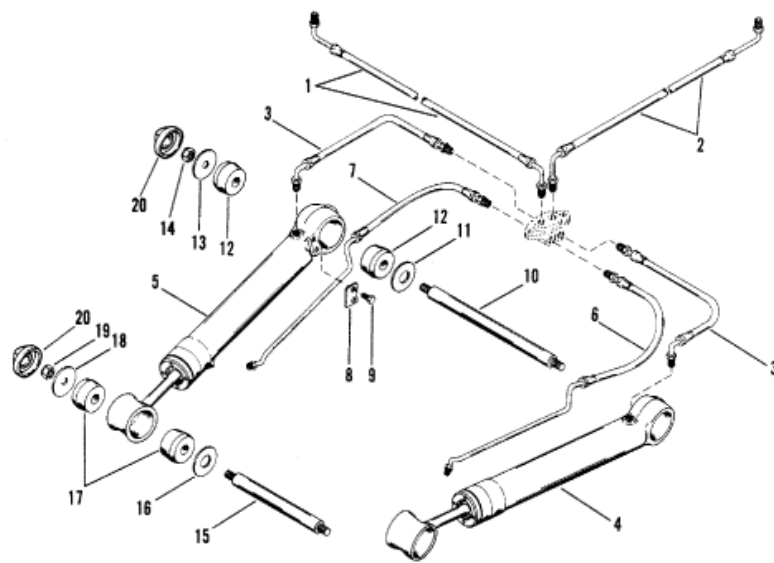

NOTE

15768A1 TRIM CYLINDER LIMIT KIT

Parts List

Ref	Class	Part	Description	Qty	Comment	Footnote
1	32	861127	HOSE, HYDRAULIC - CONNECTO	1		
2	32	861128	HOSE, HYDRAULIC - CONNECTO	1		
3	32	99904	HOSE, HYDRAULIC - TRIM CYLIN	2		
4		98704A	TRIM CYLINDER (STARBOARD)	1	SEE DRIVE UNIT CHART REF.#	
4		14034A	TRIM CYLINDER (STARBOARD) (1	SEE DRIVE UNIT CHART REF.#	
5		98703A	TRIM CYLINDER (PORT)	1	SEE DRIVE UNIT CHART REF.#	
5		14035A	TRIM CYLINDER (PORT) (BLACK)	1	SEE DRIVE UNIT CHART REF.#	
--		87399A	OVERHAUL KIT, TRIM CYLINDE	2		
--	25	87400A	SEAL KIT, TRIM CYLINDER	2		
6	32	99902	HOSE, TRIM CYLINDER (STARBC	1	SEE DRIVE UNIT CHART REF.#	
6	32	99902	HOSE, TRIM CYLINDER (STARBC	1	SEE DRIVE UNIT CHART REF.#	
7	32	99903	HOSE, TRIM CYLINDER (PORT)	1	SEE DRIVE UNIT CHART REF.#	
7	32	99903	HOSE, TRIM CYLINDER (PORT)	1	SEE DRIVE UNIT CHART REF.#	
8		85060	PLATE, CLAMPING - TRIM CYLINI	2		
9	10	85486	SCREW, CLAMPING PLATE	4		
10	17	14873A	PIN, FRONT ANCHOR	1		
11	12	85058	WASHER, FRONT PIN	2		
12	23	99291T	BUSHING, RUBBER	4		
13	12	85057	WASHER, FRONT PIN 3/8-24 TH	2		
13	12	44163	WASHER, FRONT PIN 7/16-20	2		
14	11	862903	NUT, FRONT PIN 3/8-24 THREA	2		
14	11	859116	NUT, FRONT PIN 7/16-20 THR	2		
15	17	99207	PIN, REAR ANCHOR 3/8-24 THR	1		
15	17	14872A	PIN ASSEMBLY, REAR ANCHOR	1		
16	12	85058	WASHER, REAR PIN 3/8-24 THF	2		
16	12	85058	WASHER, REAR PIN 7/16-20 T	2		
17	23	99291T	BUSHING, RUBBER	4		
18	12	85057	WASHER, REAR PIN 3/8-24 THF	2		
18	12	44163	WASHER, REAR PIN 7/16-20 T	2		
19	11	862903	NUT, REAR PIN 3/8-24 THREAD	2		
19	11	859116	NUT, REAR PIN 7/16-20 THRE	2		
20	19	14842	CAP, FRONT PIN 7/16-20 THRE	2		
20	19	14842	CAP, REAR PIN 7/16-20 THREA	2		